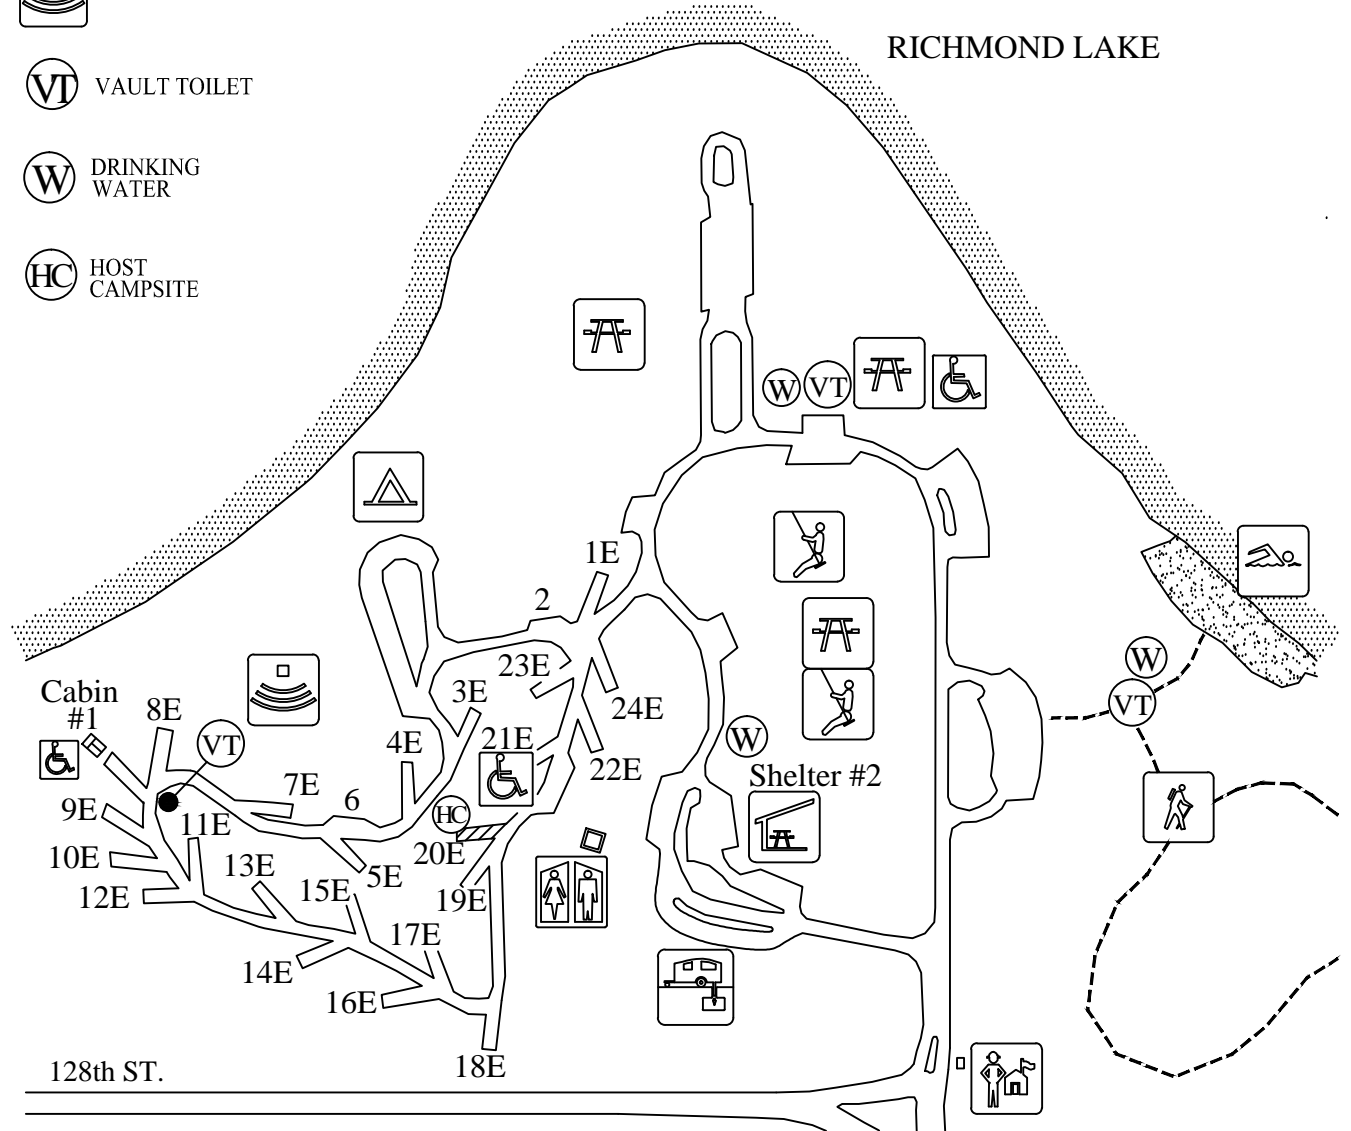

LOCATION MAP

RICHMOND LAKE RECREATION AREA

CAMPGROUND DETAIL

RICHMOND LAKE RECREATION AREA

- | | | |
|---------------------------------------------------------------------------------------------------------|--------------------------------------------------------------------------------------------------|--------------------------------------------------------------------------------------------------|
|  COMFORT STATION |  BEACH |  AMPHITHEATER |
|  ACCESSIBLE FACILITIES |  GROUP AREA |  VAULT TOILET |
|  TELEPHONE |  PICNIC AREA |  DRINKING WATER |
|  DUMP STATION |  PICNIC SHELTER |  HOST CAMPSITE |
|  ENTRANCE STATION |  PLAYGROUND | |

Map Legend

Accessible Facilities

Accessible Fishing Dock

Amphitheater

Archery Trail

Bicycle Trail

Boat Ramp

Campground

Canoeing

Comfort Station

Cross-country Ski Trail

Disc Golf

Drinking Water

Dump Station

E

Electric Campsite

Entrance Station

Fish Cleaning Station

Fish Cleaning Table

Group Camping Area

Hiking Trail

Host Campsite
(non-reservable)

Horse Trail/Horse Camp

Playground