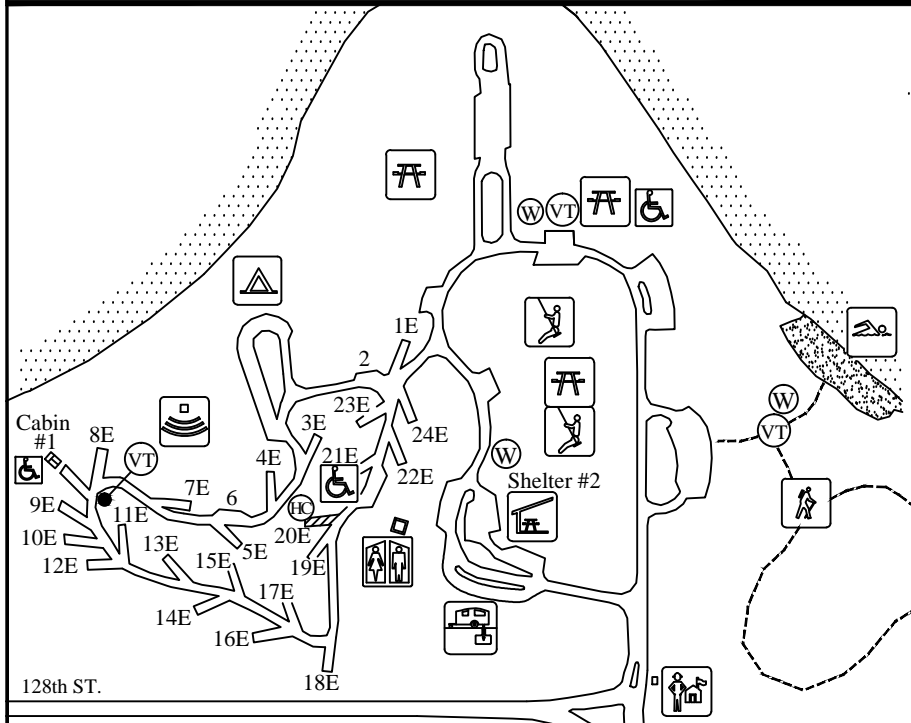

LOCATION MAP

RICHMOND LAKE RECREATION AREA

CAMPGROUND DETAIL

RICHMOND LAKE RECREATION AREA

- | | | |
|---------------------------------------------------------------------------------------------------------|--------------------------------------------------------------------------------------------------|--------------------------------------------------------------------------------------------------|
|  COMFORT STATION |  BEACH |  AMPHITHEATER |
|  ACCESSIBLE FACILITIES |  GROUP AREA |  VAULT TOILET |
|  TELEPHONE |  PICNIC AREA |  DRINKING WATER |
|  DUMP STATION |  PICNIC SHELTER |  HOST CAMPSITE |
|  ENTRANCE STATION |  PLAYGROUND | |

Map Legend

Accessible Facilities

Accessible Fishing Dock

Amphitheater

Archery Trail

Bicycle Trail

Boat Ramp

Campground

Canoeing

Comfort Station

Cross-country Ski Trail

Disc Golf

Drinking Water

Dump Station

E

Electric Campsite

Picnic Area

Picnic Shelter

Resort/Concessionaire

Ski Beach

Sledding Area

Swim Beach

Telephone

Vault Toilet