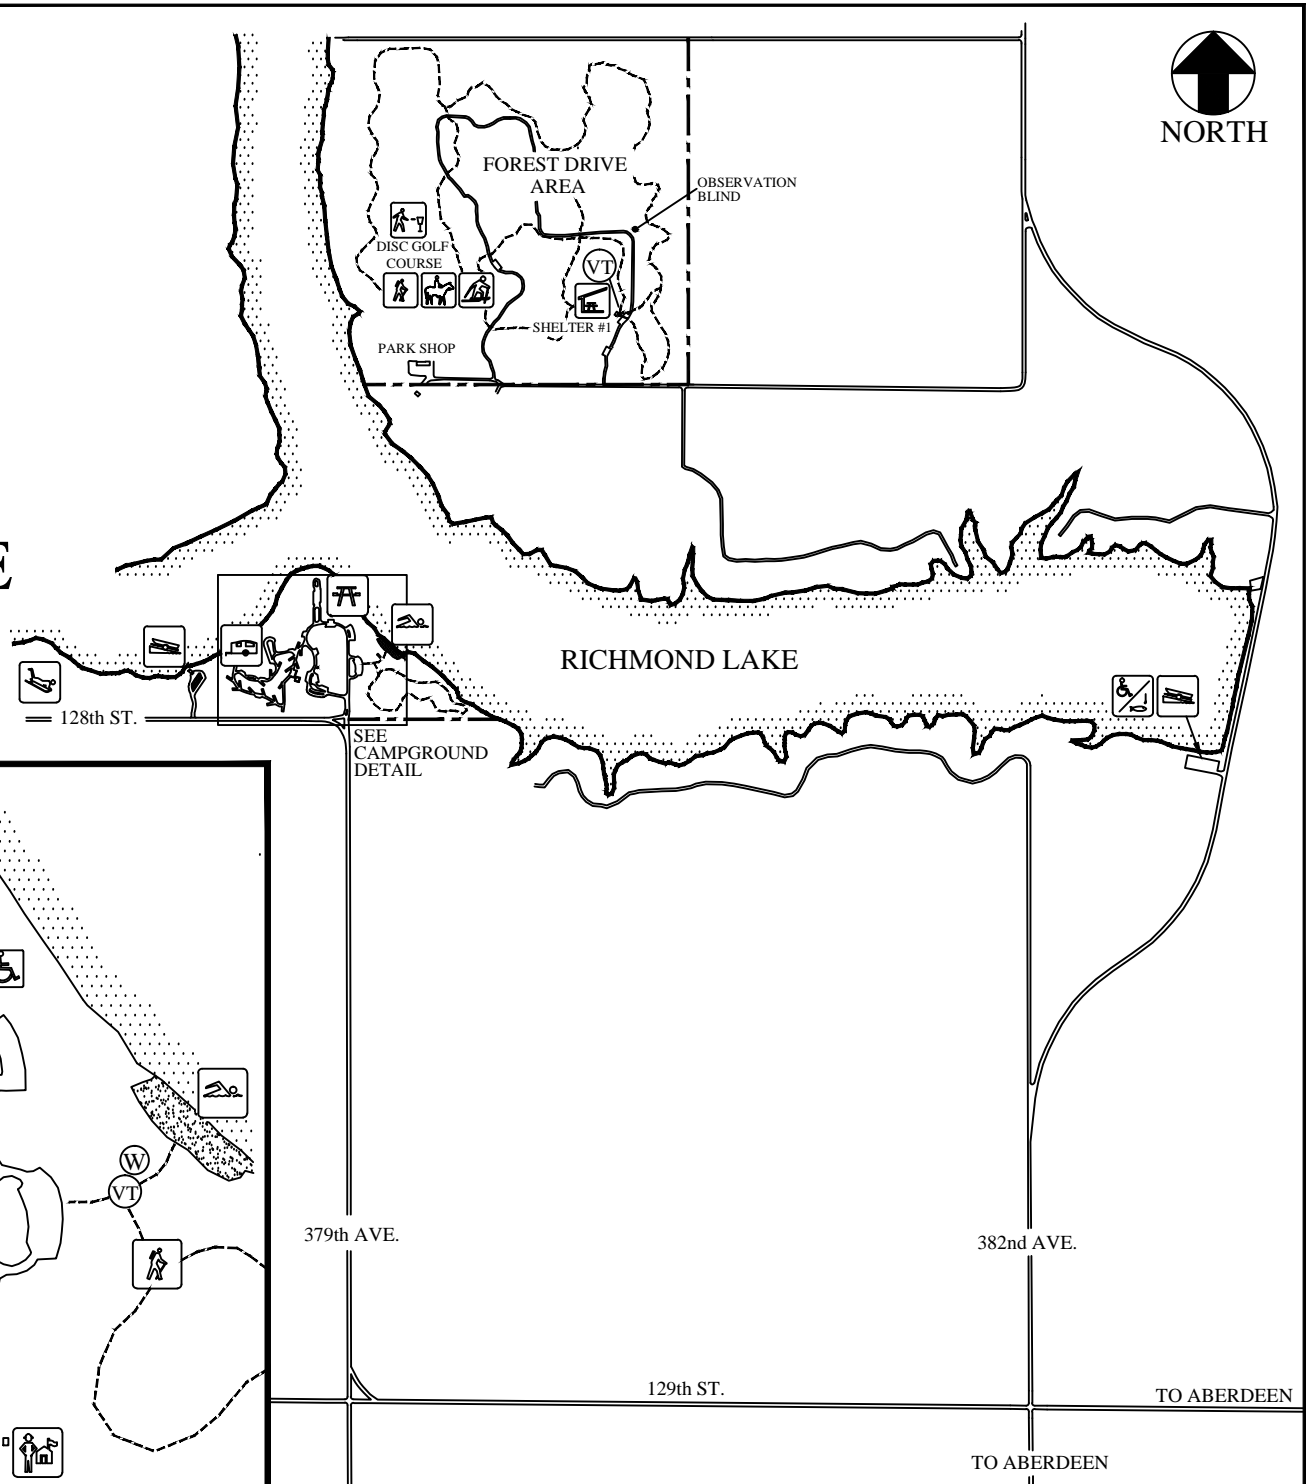

LOCATION MAP

RICHMOND LAKE RECREATION AREA

CAMPGROUND DETAIL

RICHMOND LAKE RECREATION AREA

- | | | |
|---------------------------------------------------------------------------------------------------------|--------------------------------------------------------------------------------------------------|--------------------------------------------------------------------------------------------------|
|  COMFORT STATION |  BEACH |  AMPHITHEATER |
|  ACCESSIBLE FACILITIES |  GROUP AREA |  VAULT TOILET |
|  TELEPHONE |  PICNIC AREA |  DRINKING WATER |
|  DUMP STATION |  PICNIC SHELTER |  HOST CAMPSITE |
|  ENTRANCE STATION |  PLAYGROUND | |

Map Legend

Accessible Facilities

Accessible Fishing Dock

Amphitheater

Archery Trail

Bicycle Trail

Boat Ramp

Campground

Canoeing

Comfort Station

Cross-country Ski Trail

Disc Golf

Drinking Water

Dump Station

E

Electric Campsite

Entrance Station

Fish Cleaning Station

Fish Cleaning Table

Group Camping Area

Hiking Trail

Host Campsite
(non-reservable)

Horse Trail/Horse Camp

Playground